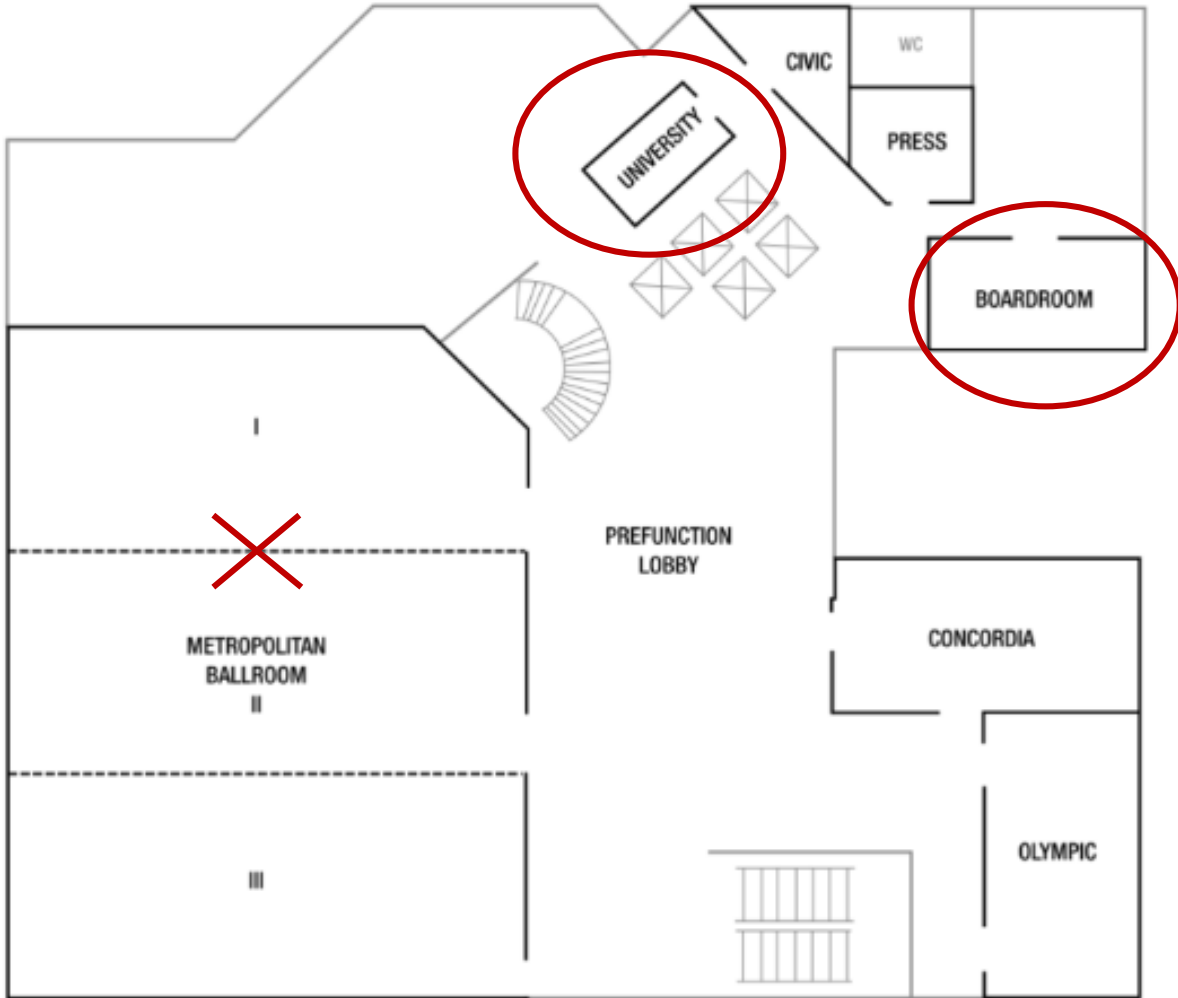

Meeting Rooms

WiFi G2 Crowd Survey

WiFi Network: ParkCentral_Meeting
WiFi Password: aerospikesummit19

G2 Stop by the G2Crowd booth, leave us a review, and we'll donate \$10 to the CCF Wildfire Relief Fund AND you'll get a \$10 Starbucks gift card!