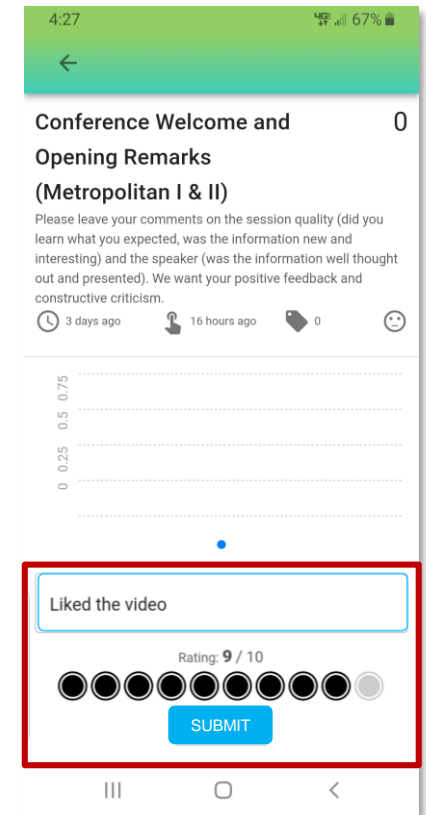

Agenda: Sessions + Feedback

aerospike.com/summit/