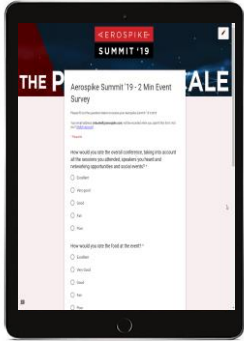

WiFi G2 Crowd Survey

WiFi Network: ParkCentral_Meeting
WiFi Password: aerospikesummit19

G2 Stop by the G2Crowd booth, leave us a review, and we'll donate $10 to the CCF Wildfire Relief Fund AND you'll get a $10 Starbucks gift card!

Answer our 2 minute event survey to get your conference t-shirt!

Make sure you stop by and see our awesome sponsors

Logos at the bottom: intel, Hewlett Packard Enterprise, theTradeDesk, IOPS, ScaleFlux, DriveScale