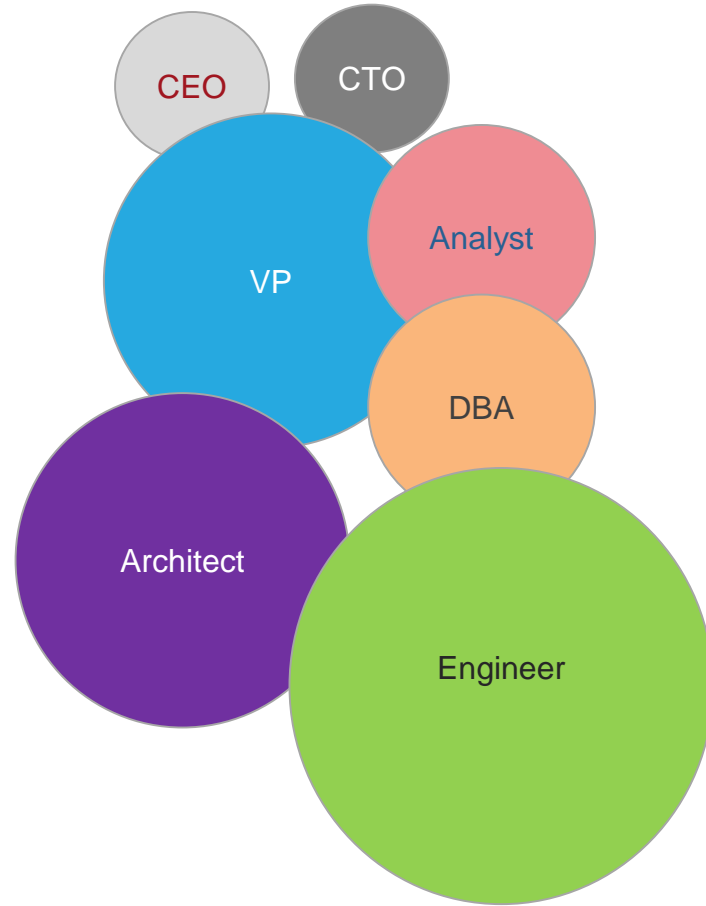

Welcome

- AD TECH
- ENTERTAINMENT & MEDIA
- TELECOMMUNICATIONS
- GAMING
- SOCIAL MEDIA
- SOFTWARE
- CYBERSECURITY
- PAYMENTS
- FINANCIAL SERVICES
- STORAGE