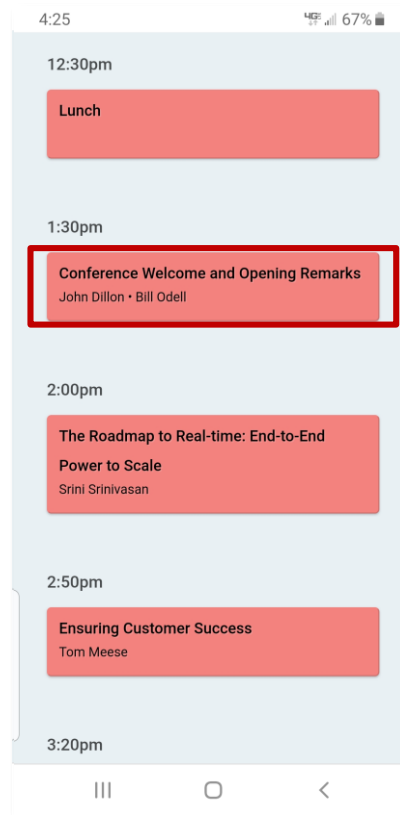

Agenda: Sessions + Feedback

aerospike.com/summit/