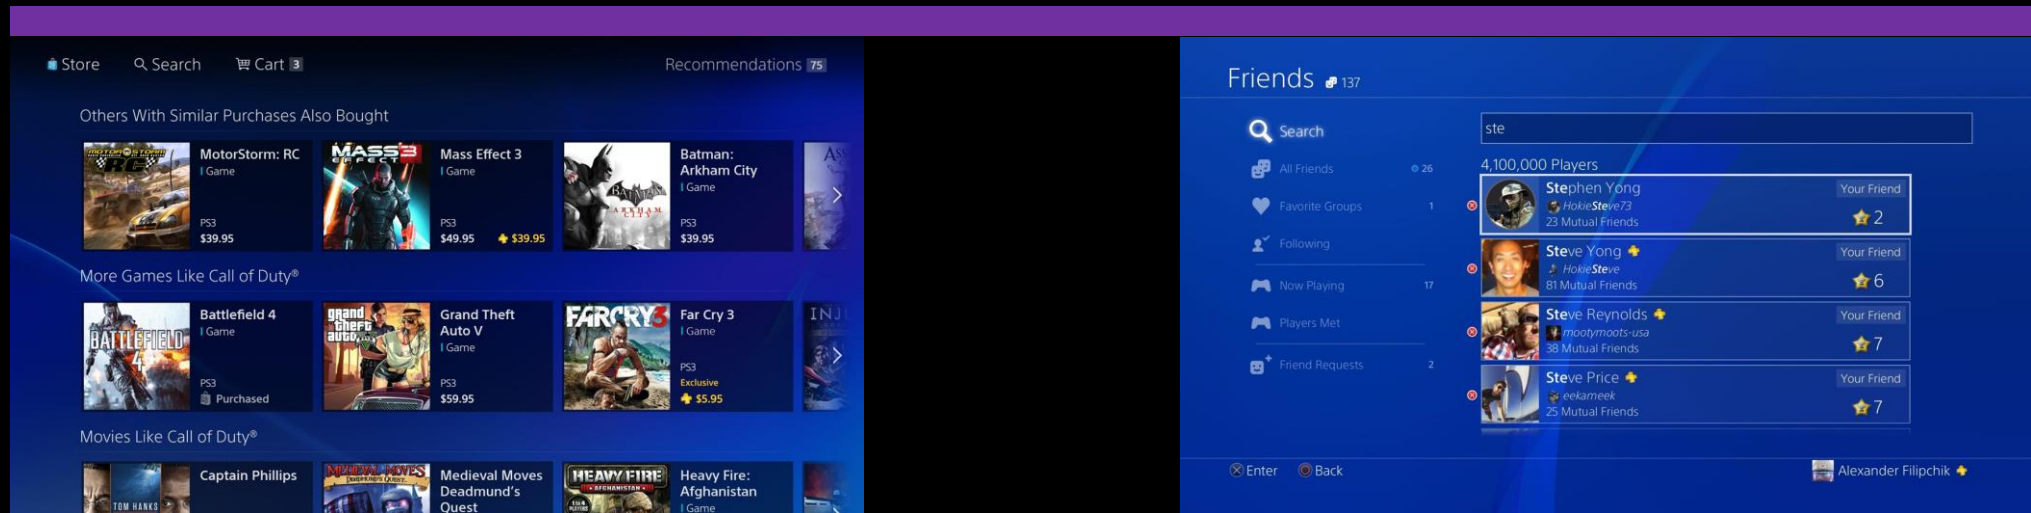

BETTER CUSTOMER INSIGHT = RICHER FEATURES

Game Recommendations

Friends